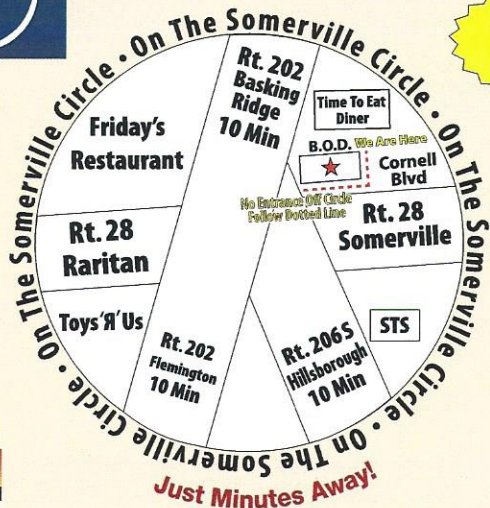

We Will Beat Anyone's Price!

BRIDGEWATER OVERHEAD DOORS On Somerville Circle

GARAGE DOOR CHOICE OF HILLSBOROUGH

Family Owned & Operated • Over 50 Years In Business
For Your Convenience, We Offer Free Shop-At-Home Estimates
Rated #1 In Service 4 Years In A Row
Senior Citizen Discounts

Since 1956

We Specialize In Carriage House Doors