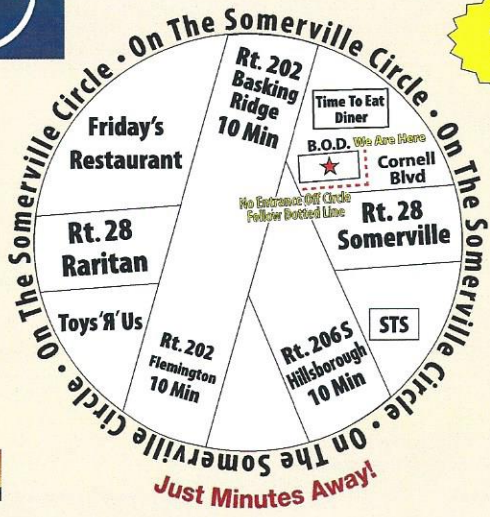

We Will Beat Anyone's Price!

BRIDGEWATER OVERHEAD DOORS On Somerville Circle

GARAGE DOOR CHOICE OF HILLSBOROUGH

Family Owned & Operated • Over 50 Years In Business
For Your Convenience, We Offer Free Shop-At-Home Estimates
Rated #1 In Service 4 Years In A Row
Senior Citizen Discounts

Since 1956

Just Minutes Away!

We Specialize In Carriage House Doors

Garage Door Choice Of Hillsborough
Serving Your Area For Over 50 Years

OPEN 7 DAYS A WEEK
The most convenient garage door store

Largest showroom/warehouse in New Jersey
(At the Somerville Circle)
250 Rt. 202/206 South • Bridgewater
908-725-5655 • 1-888-DOORS-NJ
visit our website at: www.doorsnj.com
mon, wed, fri 8am-5pm • thurs 8am-7pm • sat 9am-2pm • sun 11am-3pm