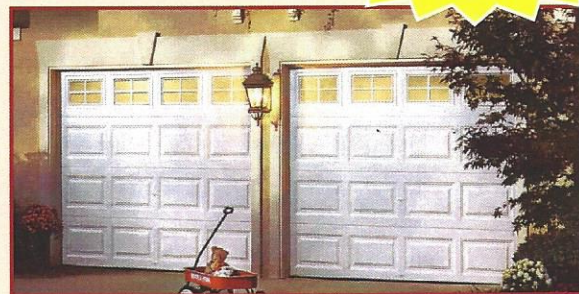

Central Jersey's Largest Garage Door Dealer

We Will Beat Anyone's Price!

BRIDGEWATER OVERHEAD DOORS

GARAGE DOOR CHOICE OF MIDDLESEX COUNTY

One-Day Tent Sale Extravaganza
Saturday, June 11th, 10am-3pm

Huge Savings • Free Giveaways
Overstock Sales • Package Deals

OPEN 7 DAYS A WEEK
The most convenient garage door store

Largest showroom/warehouse in New Jersey
(At the Somerville Circle)
250 Rt. 202/206 South • Bridgewater
908-725-5655 • 1-888-DOORS-NJ
visit our website at: www.doorsnj.com
mon, wed, fri 8am-5pm • thurs 8am-7pm • sat 9am-2pm • sun 11am-3pm

SENIOR CITIZEN DISCOUNTS

- Family Owned & Operated Since 1956
- Rated #1 In Service 8 Years In A Row
- Better Business Bureau A+++ Rated
- Master Authorized Dealer
- All Of Our Products Are Made In The USA
- FREE ESTIMATES

we will beat any price in the Middlesex County area by
10% GUARANTEED
why go anywhere else?

Cannot be combined with any other offer.

OR!

$50 off
total door purchase
must be presented at the time of sale
Bridgewater Overhead Doors

250 Rt. 202/206 South • Bridgewater • 908-725-5655
With this coupon. Not valid with other offers or prior purchases. Offer expires 6/16/11.