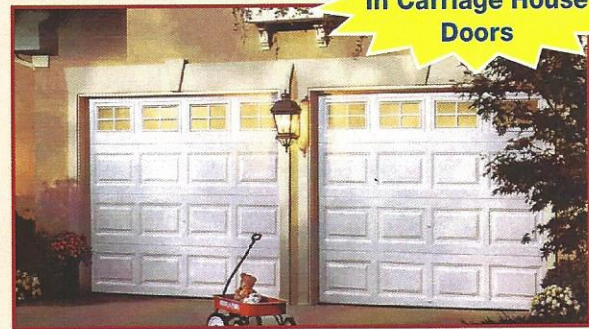

We Will Beat Anyone's Price!

BRIDGEWATER OVERHEAD DOORS

On The Somerville Circle

GARAGE DOOR CHOICE OF HILLSBOROUGH

ENTRY DOOR systems

- Family Owned & Operated Since 1956
- Rated #1 In Service 8 Years In A Row
- Better Business Bureau A+++ Rated
- Master Authorized Dealer
- All Of Our Products Are Made In The USA
- FREE ESTIMATES

Imagine how a Clopay® entry door can transform your home.

Choose a style and color to match your Clopay garage door and matching entry door

SENIOR CITIZEN DISCOUNTS

We Specialize In Carriage House Doors

OPEN 7 DAYS A WEEK

mon, wed, fri 8am-5pm • thurs 8am-7pm • sat 9am-2pm • sun 11am-3pm

The most convenient garage door store

Largest showroom/warehouse in New Jersey

(At the Somerville Circle)

250 Rt. 202/206 South • Bridgewater