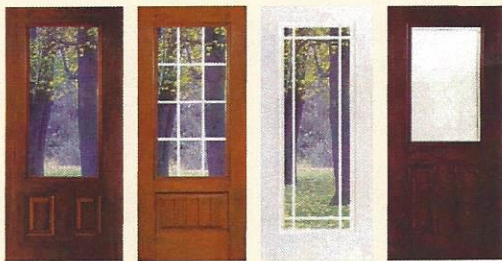

We Will Beat Anyone's Price!

BRIDGEWATER OVERHEAD DOORS

On The Somerville Circle

GARAGE DOOR CHOICE OF HILLSBOROUGH

ENTRY DOOR systems

- Family Owned & Operated Since 1956
- Rated #1 In Service 8 Years In A Row
- Better Business Bureau A+++ Rated
- Master Authorized Dealer
- All Of Our Products Are Made In The USA
- FREE ESTIMATES

Imagine how a Clopay® entry door can transform your home.

Choose a style and color to match your Clopay garage door and matching entry door

SENIOR CITIZEN DISCOUNTS

We Specialize In Carriage House Doors

OPEN 7 DAYS A WEEK