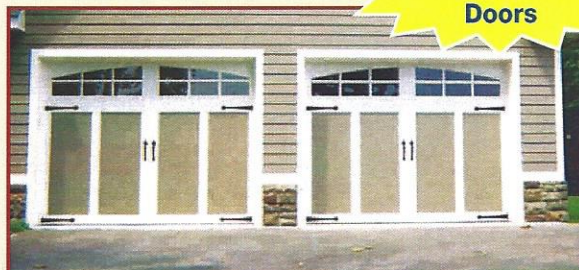

**LOWEST PRICE
IN HILLSBOROUGH AREA
we will beat any quote by
10% GUARANTEED**

Cannot be combined with any other offer.

OR!

$50 off

total door purchase

must be presented at the time of sale

Bridgewater Overhead Doors

250 Rt. 202/206 South • Bridgewater • 908-725-5655